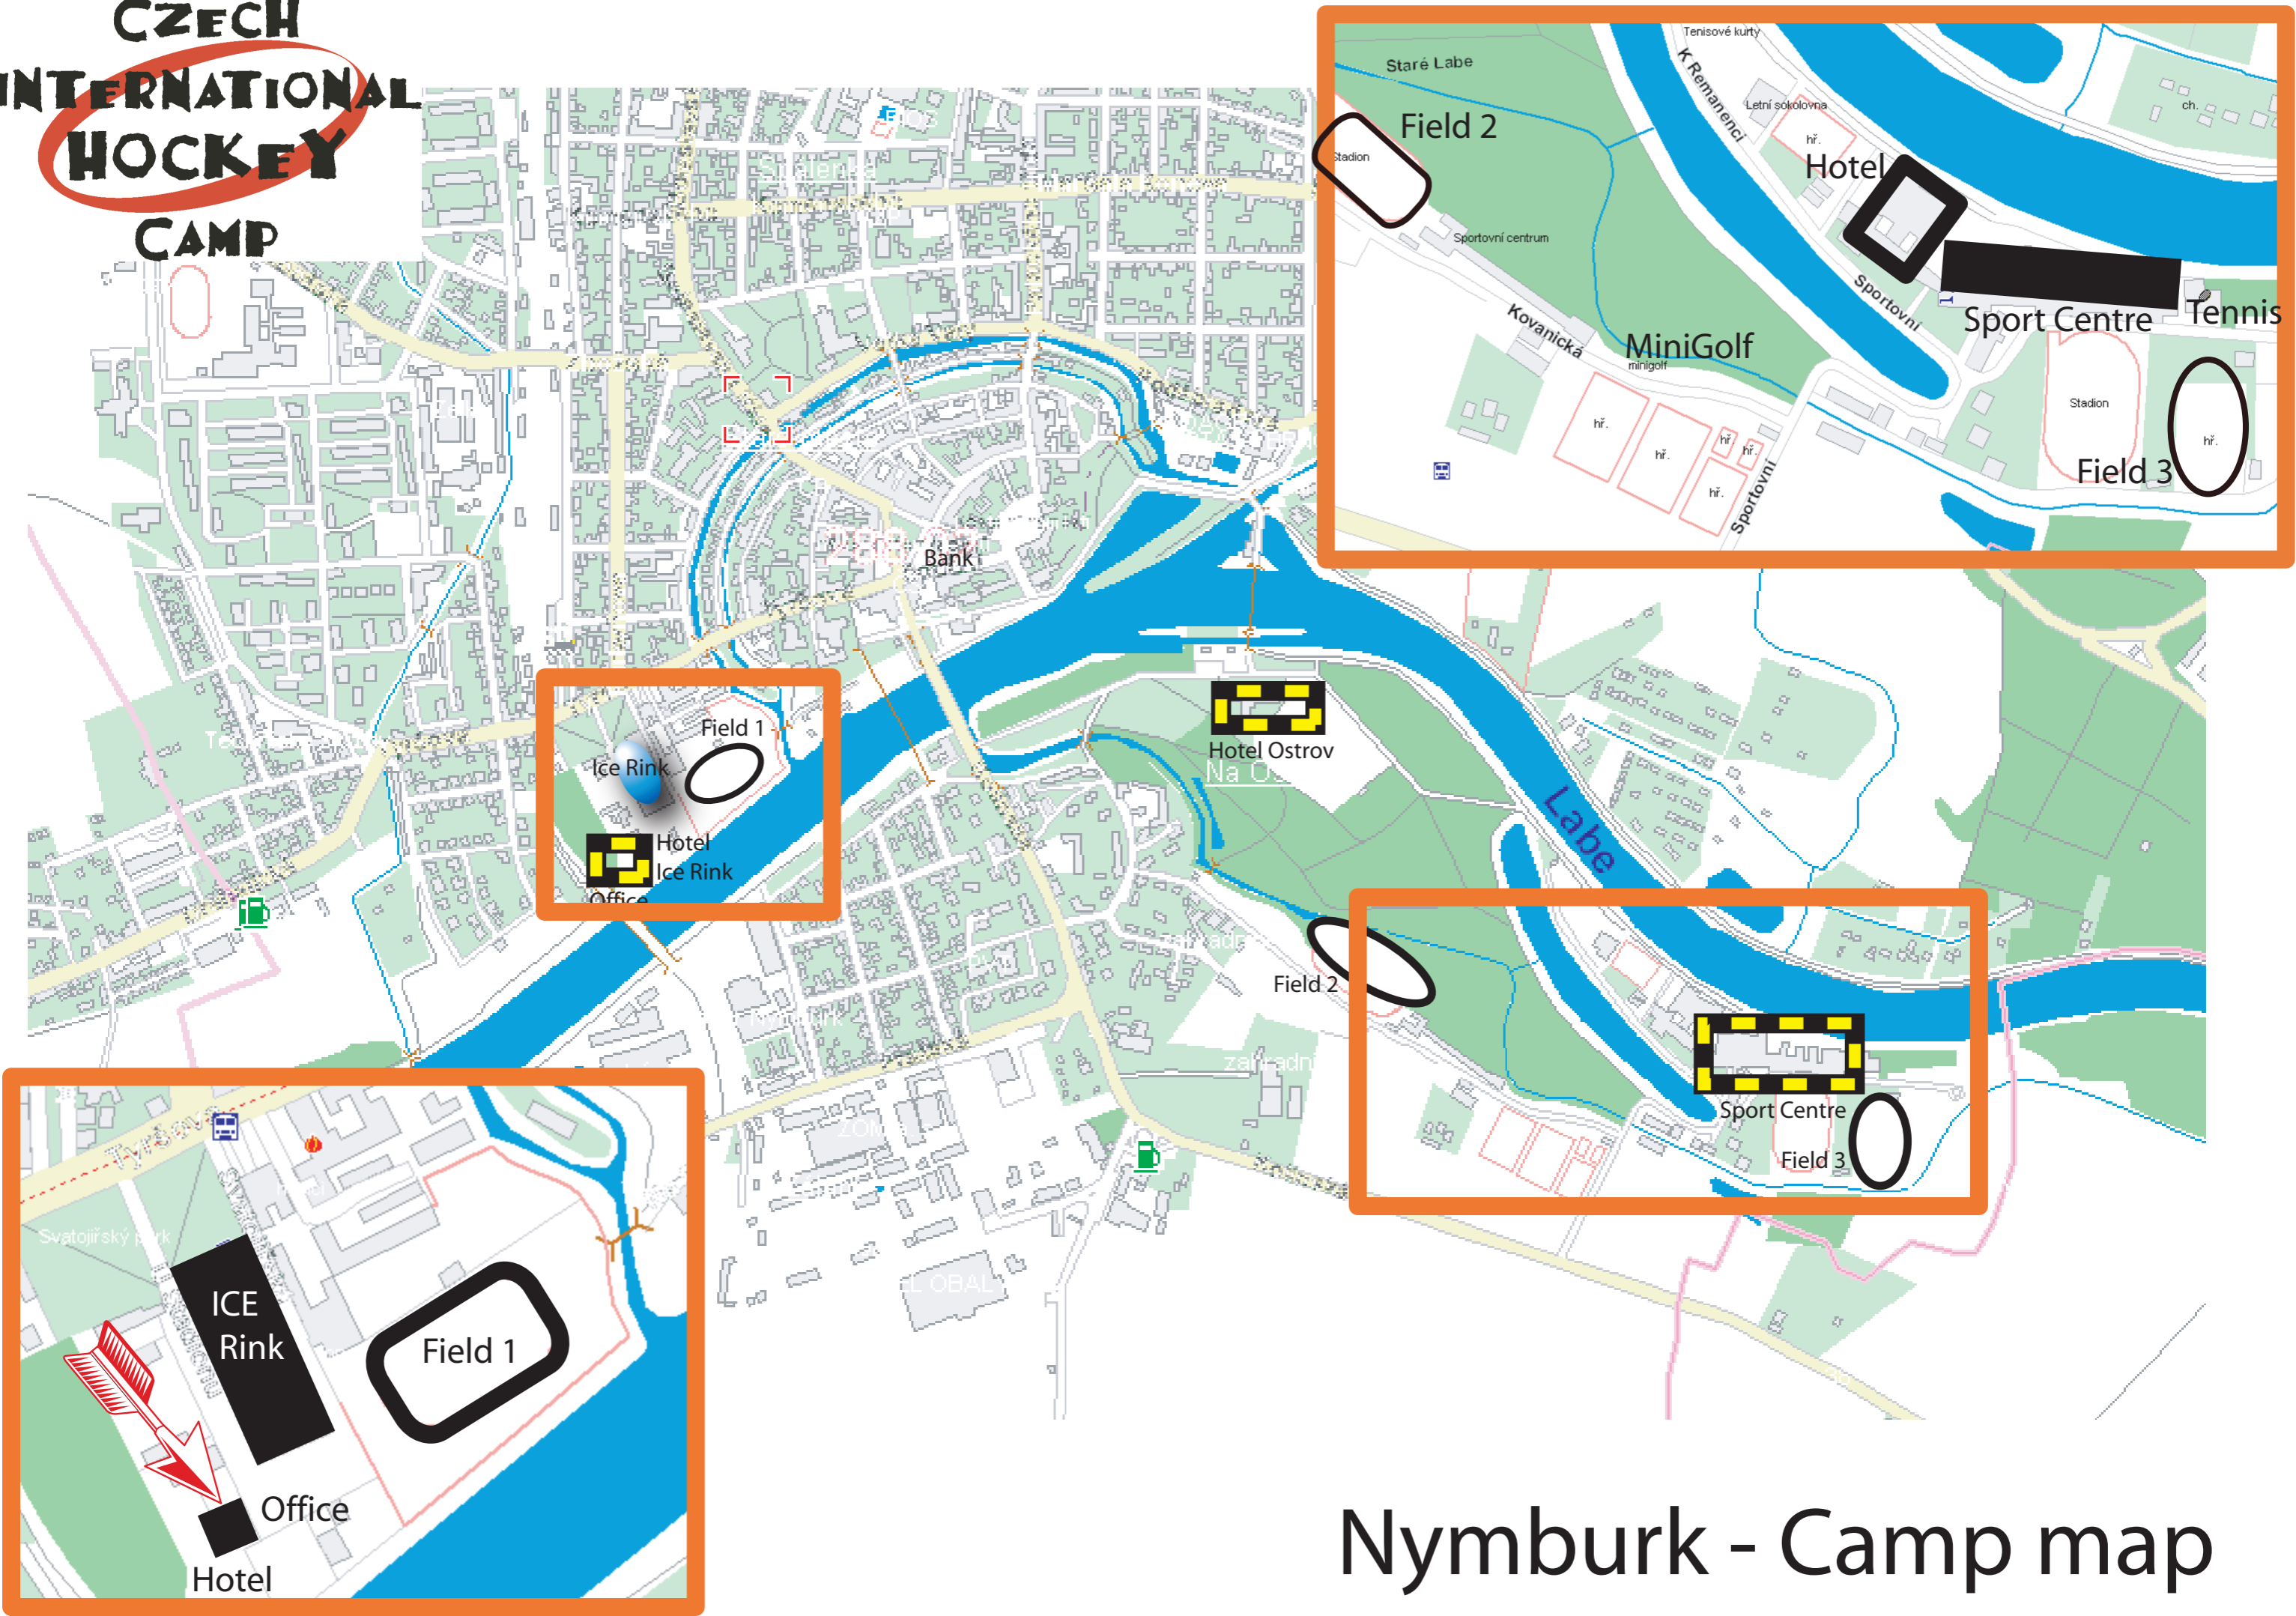

CZECH INTERNATIONAL HOCKEY CAMP

Nymburk - Camp map